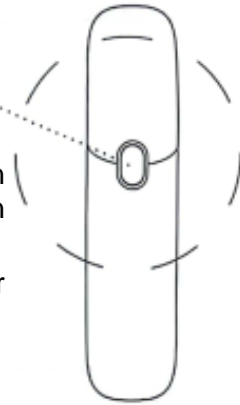

Cone Head

Suitable for impacting deep tissues such as meridians, palms,oles, etc.

Round Head

Suitable for arm, waist, buttocks, thighs, calves and other muscle groups.

Flat Head

Suitable for relaxation and shaping of all parts.

Installing / Replacing Massage Heads

Choose One

Installation Effect

On/Off

Power Switch

Press and hold the power button for more than 1.5 seconds to turn on/off.

* It is recommended to use it after running for 5 seconds after booting.

* Not available while charging.

Charge

Type-C Charging Port

Power Indicator

While charging ● Always bright-charging.
While charging ● Always bright-end of charge.

*This massage gun does not support the fast charging function of mobile phone.