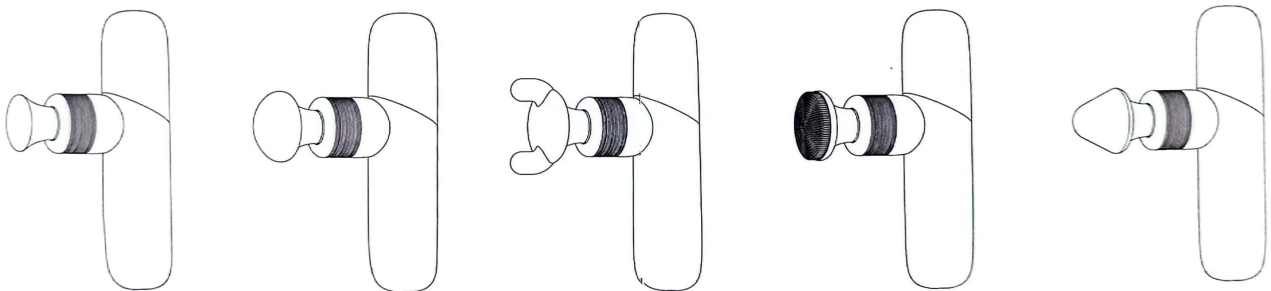

User Manual

Smart Mini Massage Gun GS07

Product Introduction

Metal Head

Suitable for massaging arm, waist, buttocks, thighs, calves and other muscle groups.

Massage Head

U-Shaped Head

Suitable for neck, spine and achilles tendon.

Cone Head

Suitable for impacting deep tissues such as meridians, palms,oles, etc.

Round Head

Suitable for arm, waist, buttocks, thighs, calves and other muscle groups.

Flat Head

Suitable for relaxation and shaping of all parts.

Installing / Replacing Massage Heads

Choose One

Installation Effect

On/Off

Power Switch

Press and hold the power button for more than 1.5 seconds to turn on/off.

* It is recommended to use it after running for 5 seconds after booting.

* Not available while charging.

Charge

Type-C Charging Port

Power Indicator

While charging ● Always bright-charging.
While charging ● Always bright-end of charge.

*This massage gun does not support the fast charging function of mobile phone.