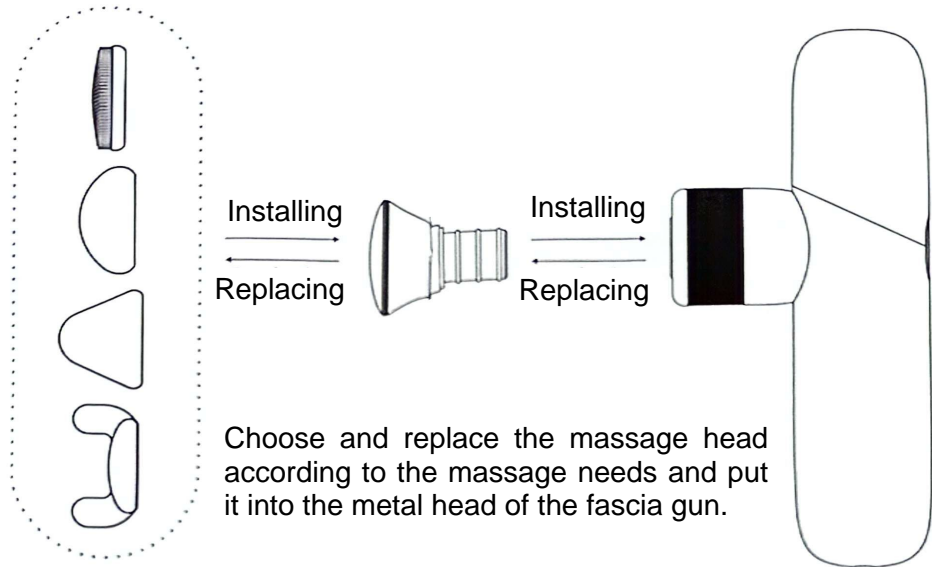

User Manual

Smart Mini Massage Gun GS07

Product Introduction

Metal Head

Suitable for massaging arm, waist, buttocks, thighs, calves and other muscle groups.

Massage Head

U-Shaped Head

Suitable for neck, spine and achilles tendon.

Cone Head

Suitable for impacting deep tissues such as meridians, palms,oles, etc.

Round Head

Suitable for arm, waist, buttocks, thighs, calves and other muscle groups.

Flat Head

Suitable for relaxation and shaping of all parts.

Installing / Replacing Massage Heads

Choose One

Installation Effect

On/Off

Power Switch

Press and hold the power button for more than 1.5 seconds to turn on/off.

* It is recommended to use it after running for 5 seconds after booting.