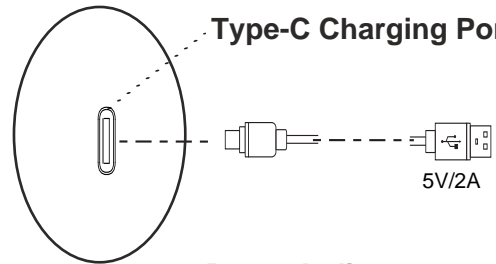

Charge

Type-C Charging Port

Power Indicator

While charging ● Always bright-charging.
While charging ● Always bright-end of charge.

*This massage gun does not support the fast charging function of mobile phone.

Gear Switching

After powering on, it enters the smart mode, and the color of the indicator light is displayed according to the user's different usage strengths: white, blue, green, and red.

Short press 2 times after powering on to enter normal mode; 1, 2, 3, and 4 gears can be switched in a cycle.

* Because it is a metal body, it will heat up after prolonged use, which is a normal phenomenon.

* Excessive pressing force will cause the machine to stop, all gear lights will flash, short press the power button to start running.

* To protect the motor, the machine will enter the protection state (automatic shutdown) after 10 minutes of use. If you need to continue to use it, you can restart it.

Battery Level Indication

In the power-off state, short press the power button to display the battery level, and the color light will turn off for 1.5 seconds.