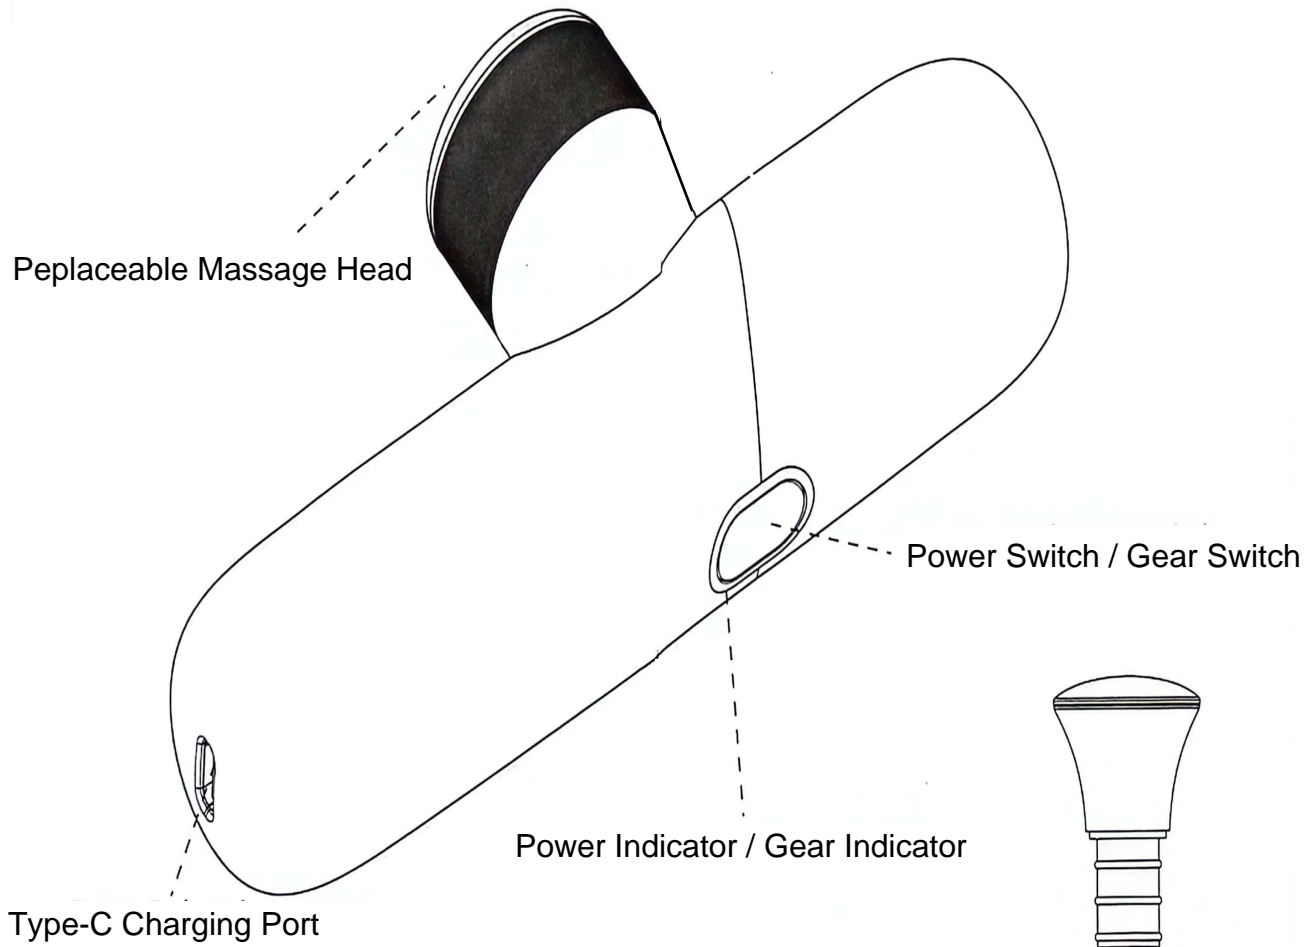

User Manual

Smart Mini Massage Gun GS07

Product Introduction

Metal Head

Suitable for massaging arm, waist, buttocks, thighs, calves and other muscle groups.

Massage Head

U-Shaped Head

Suitable for neck, spine and achilles tendon.

Cone Head

Suitable for impacting deep tissues such as meridians, palms,oles, etc.

Round Head

Suitable for arm, waist, buttocks, thighs, calves and other muscle groups.

Flat Head

Suitable for relaxation and shaping of all parts.

Installing / Replacing Massage Heads

Choose One

Installation Effect

On/Off

Power Switch

Press and hold the power button for more than 1.5 seconds to turn on/off.

* It is recommended to use it after running for 5 seconds after booting.