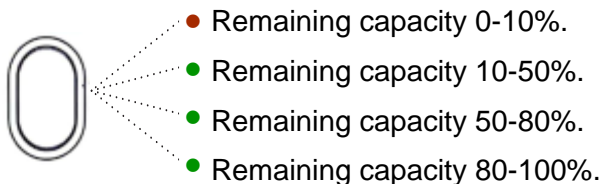

Gear Switching

After powering on, it enters the smart mode, and the color of the indicator light is displayed according to the user's different usage strengths: white, blue, green, and red.

Short press 2 times after powering on to enter normal mode; 1, 2, 3, and 4 gears can be switched in a cycle.

* To protect the motor, the machine will enter the protection state (automatic shutdown) after 10 minutes of use. If you need to continue to use it, you can restart it.

Battery Level Indication

In the power-off state, short press the power button to display the battery level, and the color light will turn off for 1.5 seconds.