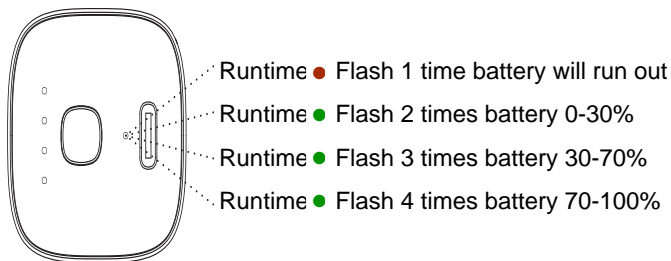

ON / OFF

Power Switch

Press and hold the power button for more than 1.5 seconds to turn on/off.

*It is recommended to use it after running for 5 seconds after booting.

*Not available while charging.

Charge

Power Indicator

While charging ● Always bright-charging.
While charging ● Always bright-end of charge.

Type-C Charging Port

*This massager does not support the fast charging function of mobile phone.

Gear Switching

Short press the power button to switch gears after power on, you can switch 1/2/3/4 gears cyclically.

- 4 th gear ●●●●
- 3 rd gear ●●●○
- 2 nd gear ●●○○
- 1 st gear ●○○○

* Because it is a metal body, it will heat up after prolonged use, which is a normal phenomenon.

*Excessive pressing force will cause the machine to stop, all gear lights will flash, short press the power button to start running.

*In order to protect the motor, the machine will enter the protection state (automatic shutdown) after 10 minutes of use. If you need to continue to use it, you can restart it.

Battery Level Indication