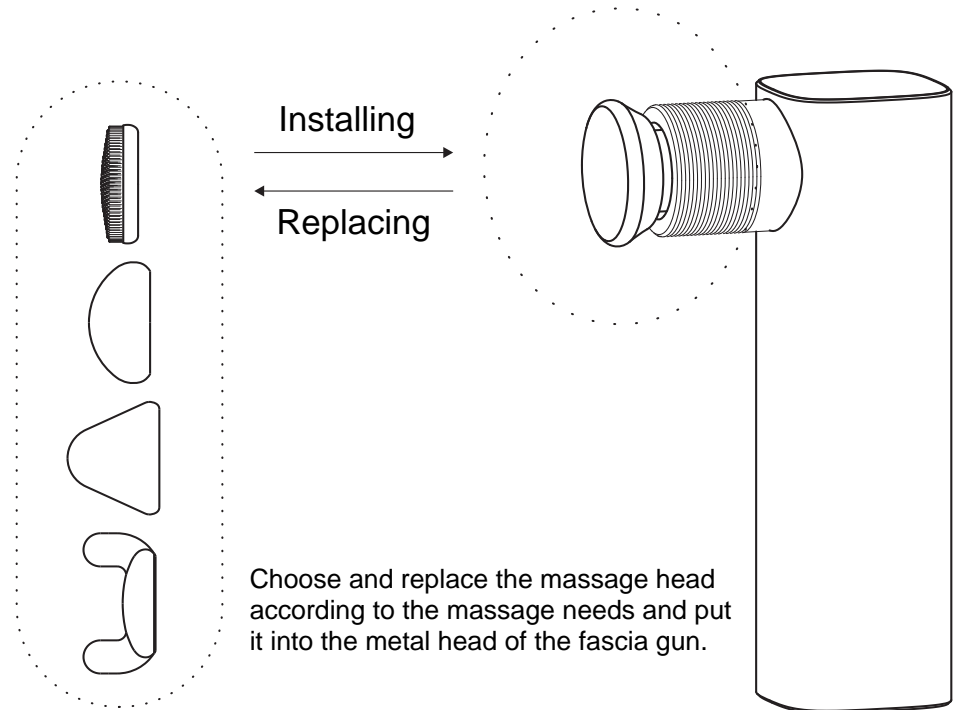

Installing / Replacing Massage Heads

Choose one