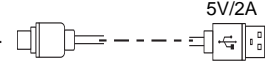

Charge

Power Indicator

While charging ● Always bright-charging.
While charging ● Always bright-end of charge.